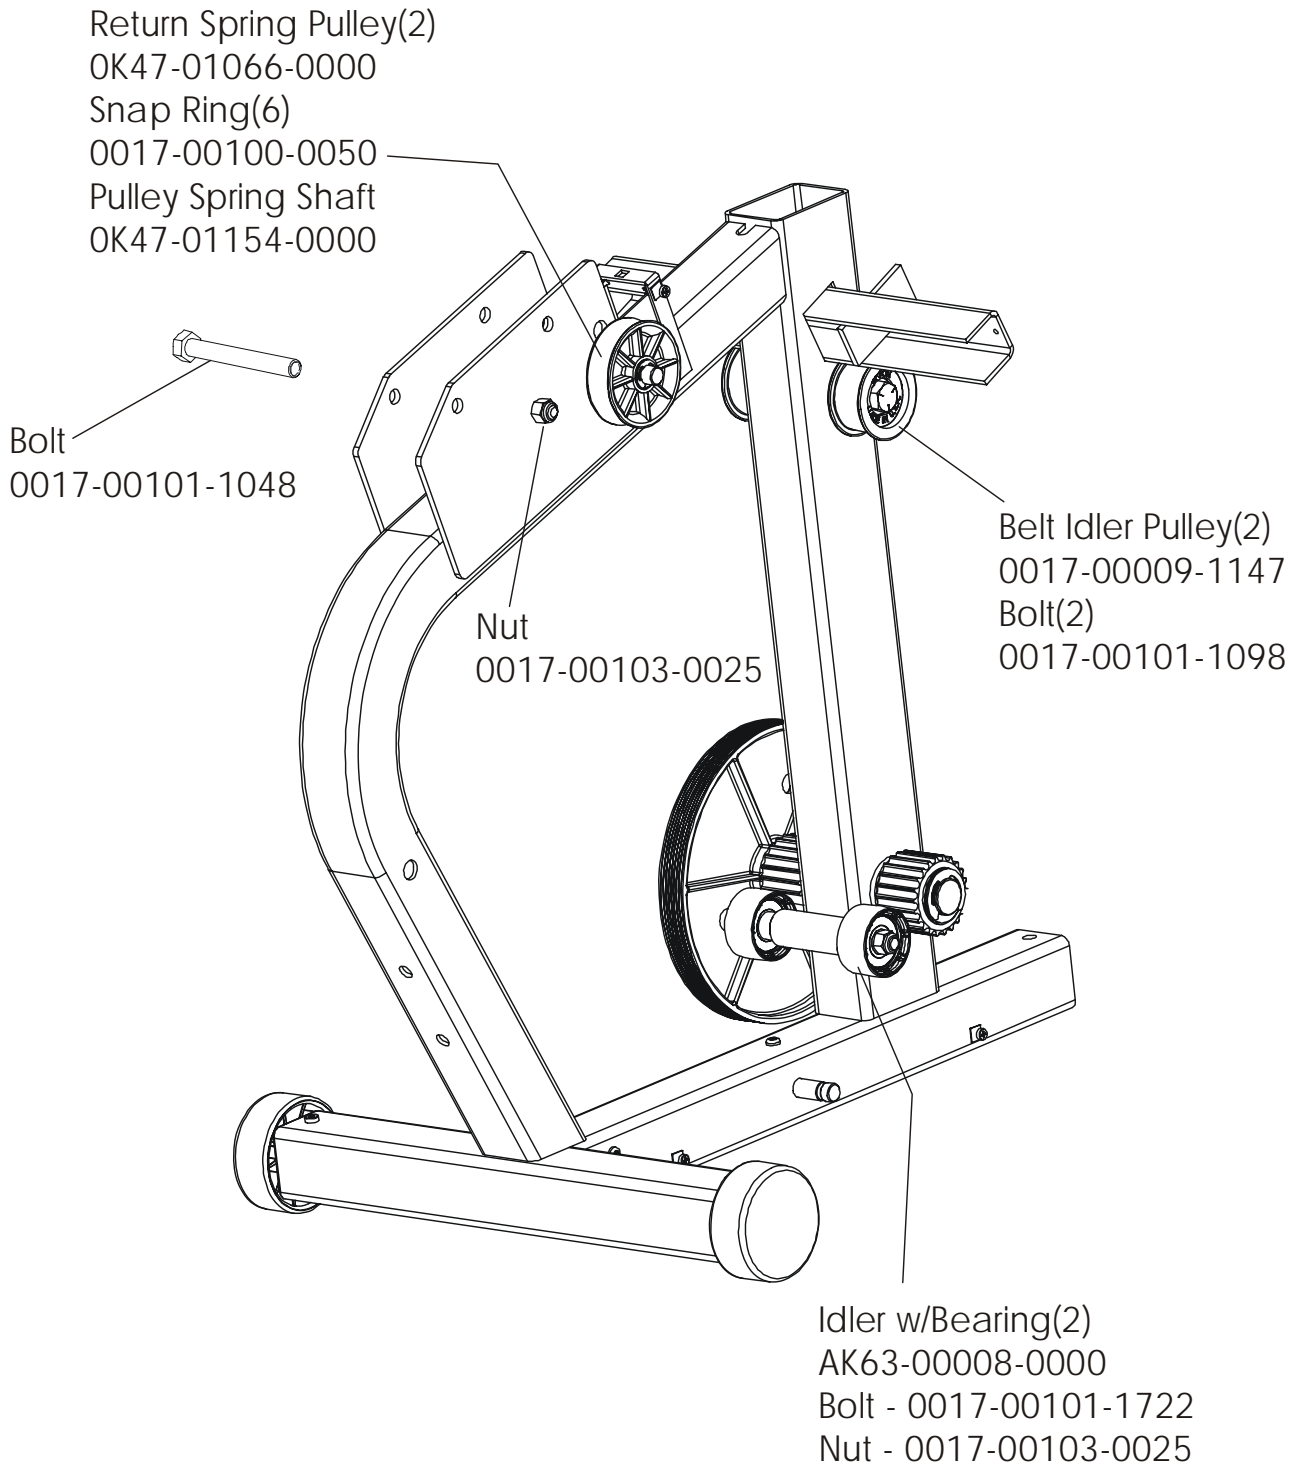

# LifeFitness

ARCTIC SILVER 95Si Stairclimber

Customer Support Services  
**PARTS MANUAL** rev 05 Apr 2011

	Page
Console Components.....	4
Frame Components .....	5
Shrouds and Pedal Tube.....	6
Pedal Assembly .....	7
Clutch/Shaft/Pulley Assembly .....	8
Left Clutch Assembly .....	9
Crossover Pulley Assembly.....	10
Alternator Assembly .....	11
Guide Rollers.....	12
Power Control Board and Resistors .....	13
Polar Receiver Assembly .....	14
Cables.....	15

Description	Part No.
Operation Manual	M051-00K47-A025
Hardware Bag	AK47-00106-0000
Touch-up Paint: Spray Can 0.5 oz. Bottle w/Applicator 0.33 oz. pen	0017-00008-0204 0017-00008-0205 0017-00008-0206
Service Manual	M051-00K47-A013

ARCTIC SILVER 95Si  
Shrouds and Pedal Tube

95S-0XXX-02  
S/N ACF10000 and up

Description	Part No.
Domestic 120/60 Battery Charge w/Cord	118E-00001-0165
Universal Battery Charger w/o Line Cord	118E-00001-0166
Line Cord 220V/60Hz	0017-00003-0704
Line Cord 100V/50Hz	
Line Cord 240+	0017-00003-0918
Line Cord 220V/50Hz	0017-00003-0691
Line Cord 200V/50Hz	
Line Cord 230V/50Hz	